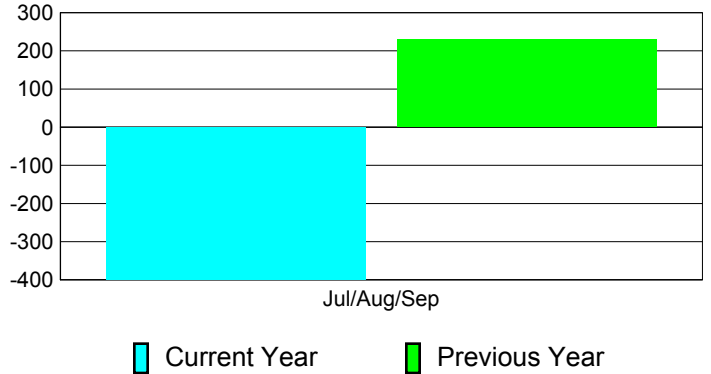

**Membership Results
2011-2012**

**Membership
2010-2011**

Month	Net Memb Goal	Actual New Memb	Actual Dropped Memb	Gain/Loss of Memb	Gain/Loss of Memb
Jul/Aug/Sep		146	-545	-399	230
Totals		146	-545	-399	230

Membership Results 2011-2012

Goal, New, Dropped, Gain/Loss

Comparison of Membership Gain/Loss

Current Year Compared to the Previous Year

Gender Comparison 2011-2012

Male Female