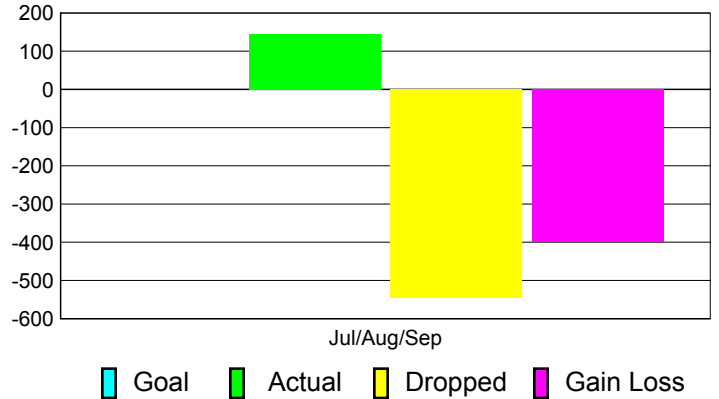

Membership Results 2011-2012

Goal, New, Dropped, Gain/Loss